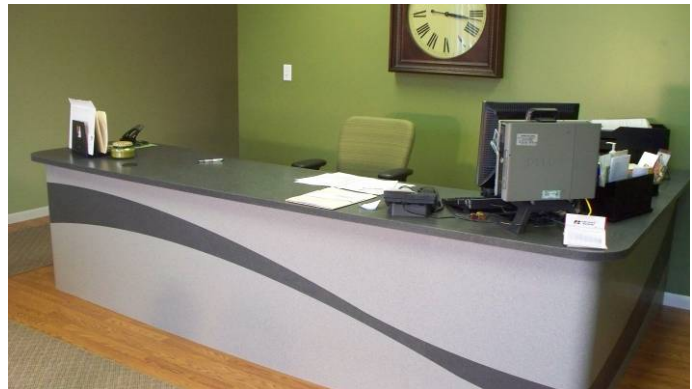

Form  
&  
Function

The Best  
of  
Both

Flexibility in Design

Imagination Takes  
Shape

**We Like to be Taken for Granite !**

Bordener™ Engineered Surfaces  
4706-B James Savage Midland MI 48642  
Tel. 888 - 4-KORLUX (456-7589)  
Fax 888 - 8-KORLUX (856-7589)